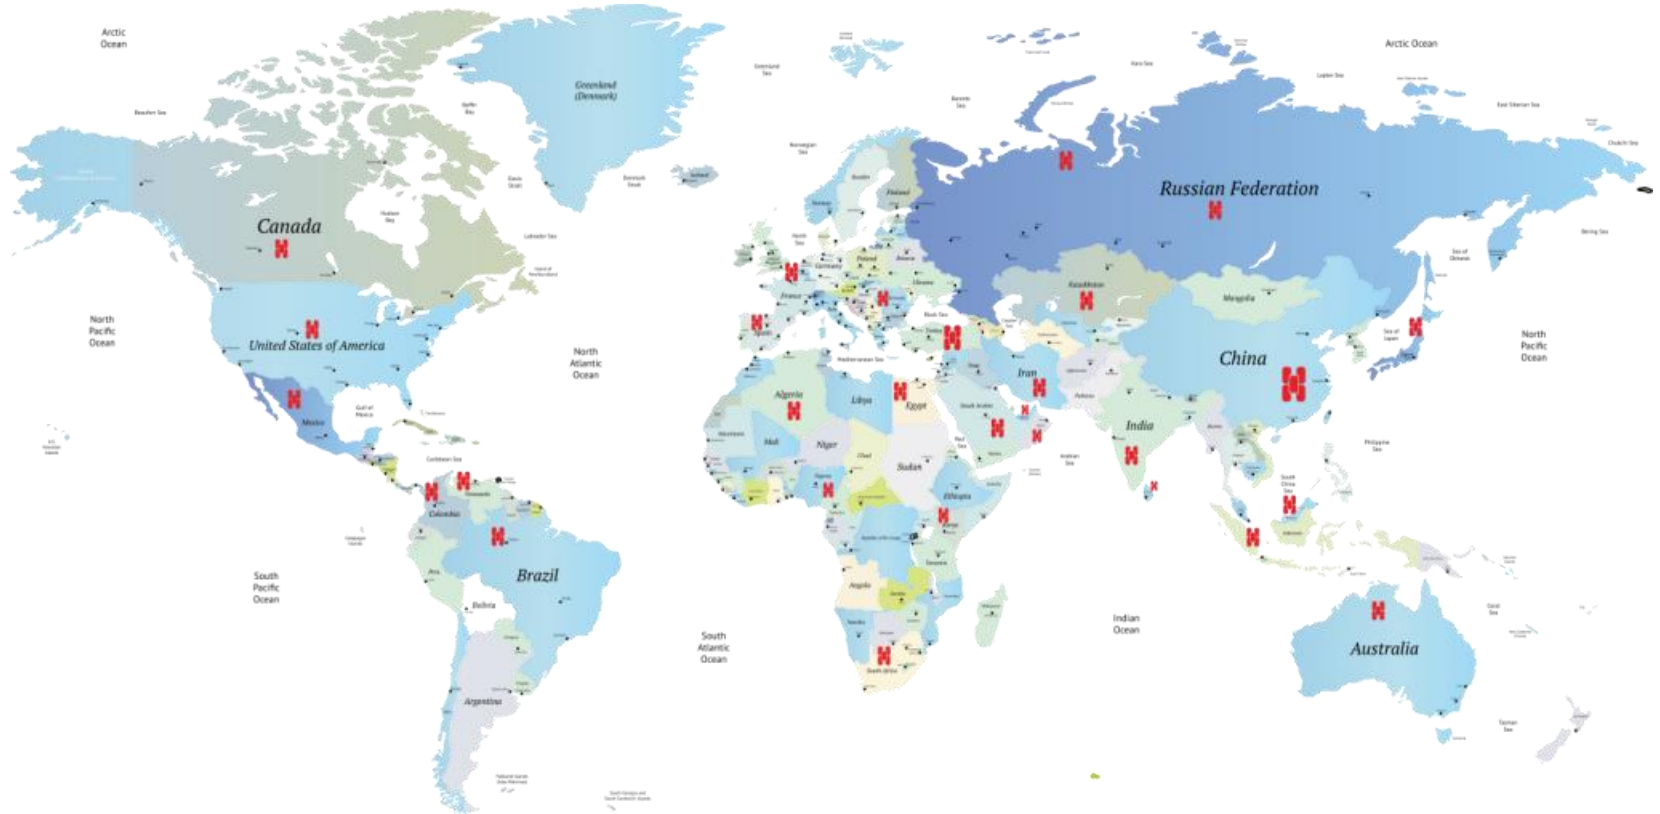

DC Voltage dips and up Generator

AC Voltage dips and up Generator

Всемирная сеть обслуживания

Благодарим за внимание!

Address: F14-16, Headquarters economic center, Zhonghaixin Science & Tech Park, Bulan Road, Shenzhen 518112, China